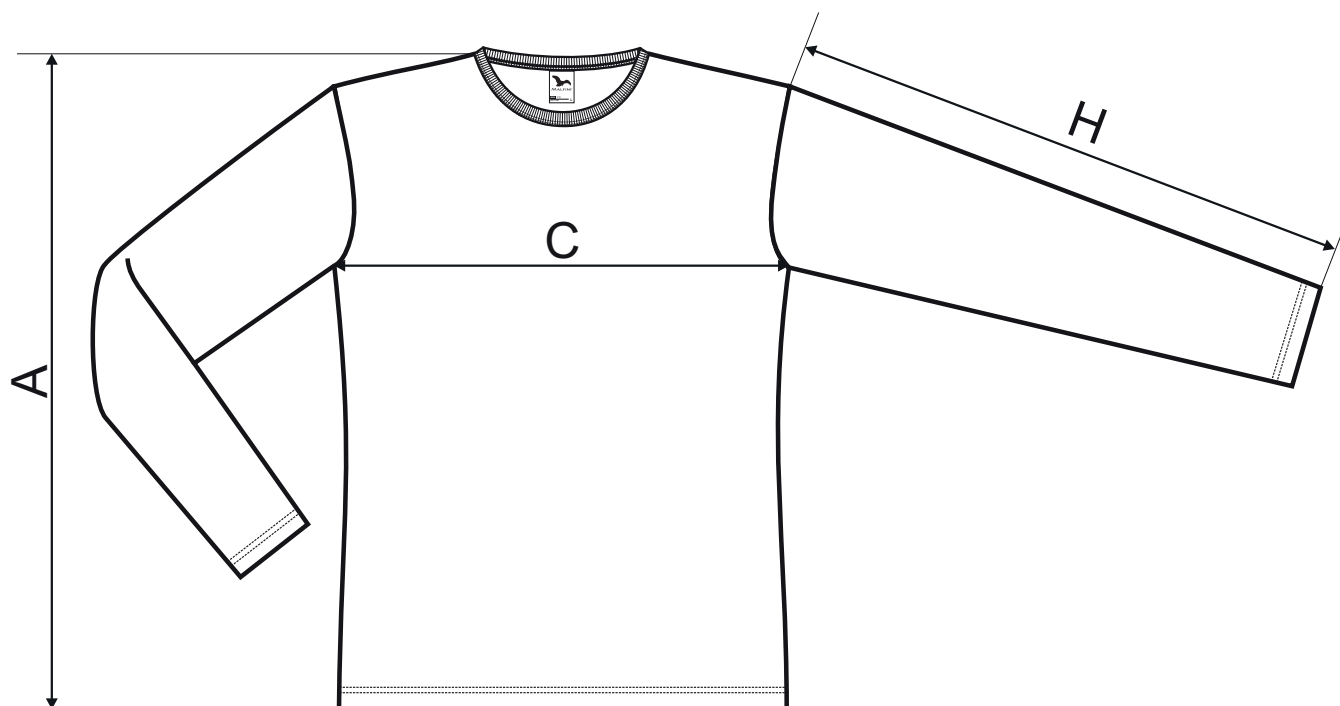

119 FIT-T Long Sleeve ♂

SIZE SPECIFICATION [cm]

size	S	M	L	XL	2XL	3XL
A	62	66	70	74	78	82
C	42	46	50	54	59	64
H	61	63	65	67	69	71

All size specifications listed are in cm. Accepted tolerance of up to $\pm 5\%$.

169 Fit-T LS ♀

SIZE SPECIFICATION [cm]

size	XS	S	M	L	XL	2XL	3XL
A	59	61	63	65	67	69	71
C	38	42	46	50	56	62	68
H	56	58	60	62	64	66	68

All size specifications listed are in cm. Accepted tolerance of up to ± 5%.

121 FIT-T LS

SIZE SPECIFICATION [cm]

NEW

size	4	6	8	10	12
A	43	46	52	58	64
C	32	35	38	41	44
H	41	44,5	48	52,5	57

SIZE SPECIFICATION [cm]

ORIGINAL

size	4	6	8	10	12
A	43	46	49	53	58
C	34	35	38	40	42
H	37	42	46	51	56

All size specifications listed are in cm. Accepted tolerance of up to $\pm 5\%$.

Barva 12 / Colour 12:

Ostatní / Other colours:

STANDARD
100
PG020 153249
OETI

amfori 
Trade with purpose