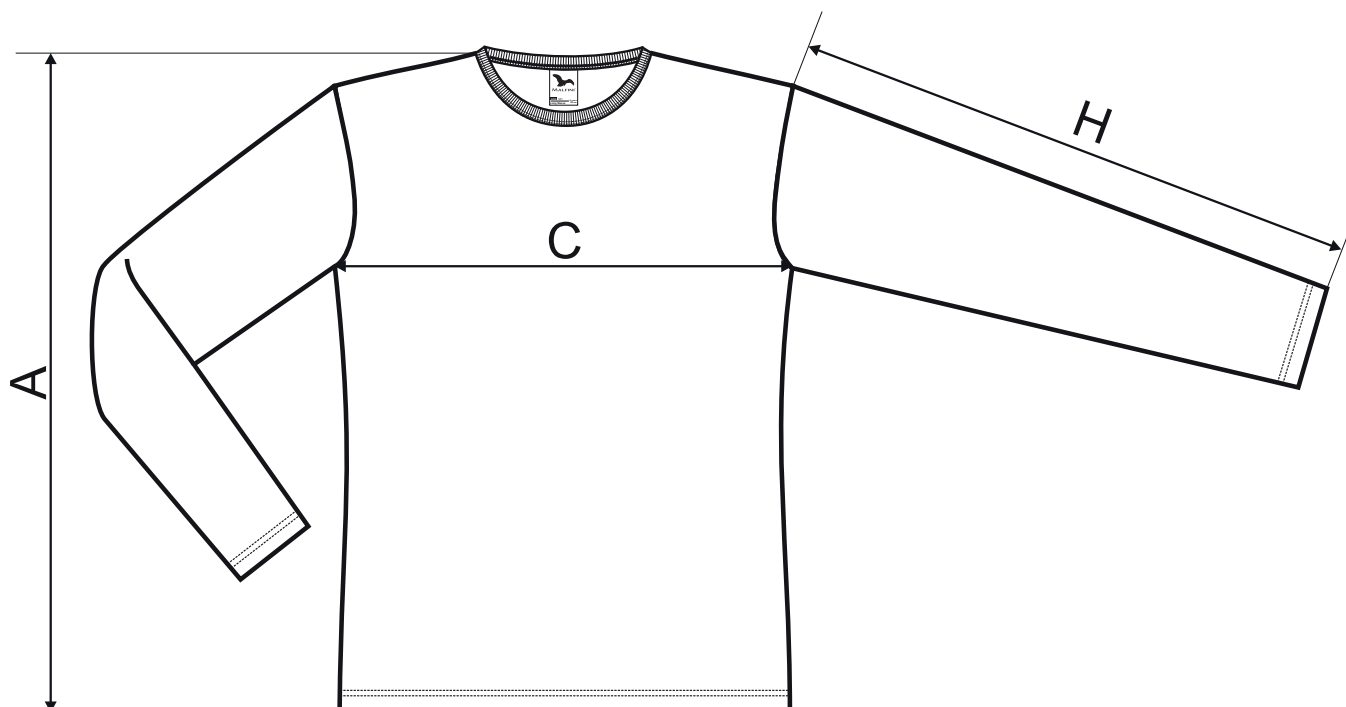

121 FIT-T LS

SIZE SPECIFICATION [cm]

NEW

size	4	6	8	10	12
A	43	46	52	58	64
C	32	35	38	41	44
H	41	44,5	48	52,5	57

SIZE SPECIFICATION [cm]

ORIGINAL

size	4	6	8	10	12
A	43	46	49	53	58
C	34	35	38	40	42
H	37	42	46	51	56

All size specifications listed are in cm. Accepted tolerance of up to $\pm 5\%$.

Barva 12 / Colour 12:

Ostatní / Other colours:

STANDARD
100
PG020 153249
OETI

amfori
Trade with purpose