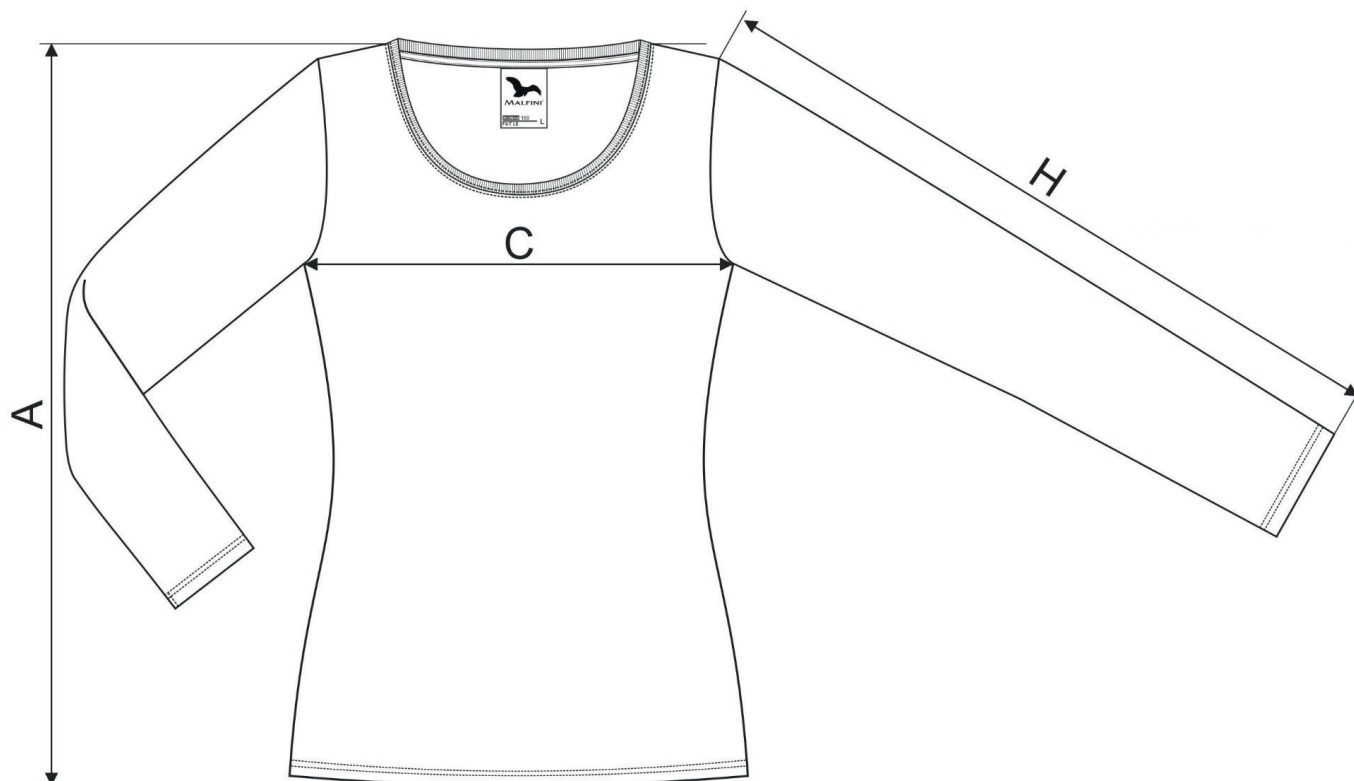

119 FIT-T Long Sleeve ♂

SIZE SPECIFICATION [cm]

size	S	M	L	XL	2XL	3XL
A	62	66	70	74	78	82
C	42	46	50	54	59	64
H	61	63	65	67	69	71

All size specifications listed are in cm. Accepted tolerance of up to $\pm 5\%$.

169 Fit-T LS ♀

SIZE SPECIFICATION [cm]

size	XS	S	M	L	XL	2XL	3XL
A	59	61	63	65	67	69	71
C	38	42	46	50	56	62	68
H	56	58	60	62	64	66	68

All size specifications listed are in cm. Accepted tolerance of up to ± 5%.

121 FIT-T LS

SIZE SPECIFICATION [cm]

NEW

size	4	6	8	10	12
A	43	46	52	58	64
C	32	35	38	41	44
H	41	44,5	48	52,5	57

SIZE SPECIFICATION [cm]

ORIGINAL

size	4	6	8	10	12
A	43	46	49	53	58
C	34	35	38	40	42
H	37	42	46	51	56

All size specifications listed are in cm. Accepted tolerance of up to $\pm 5\%$.

Barva 12 / Colour 12:

Ostatní / Other colours:

STANDARD
100
PG020 153249
OETI

amfori 
Trade with purpose