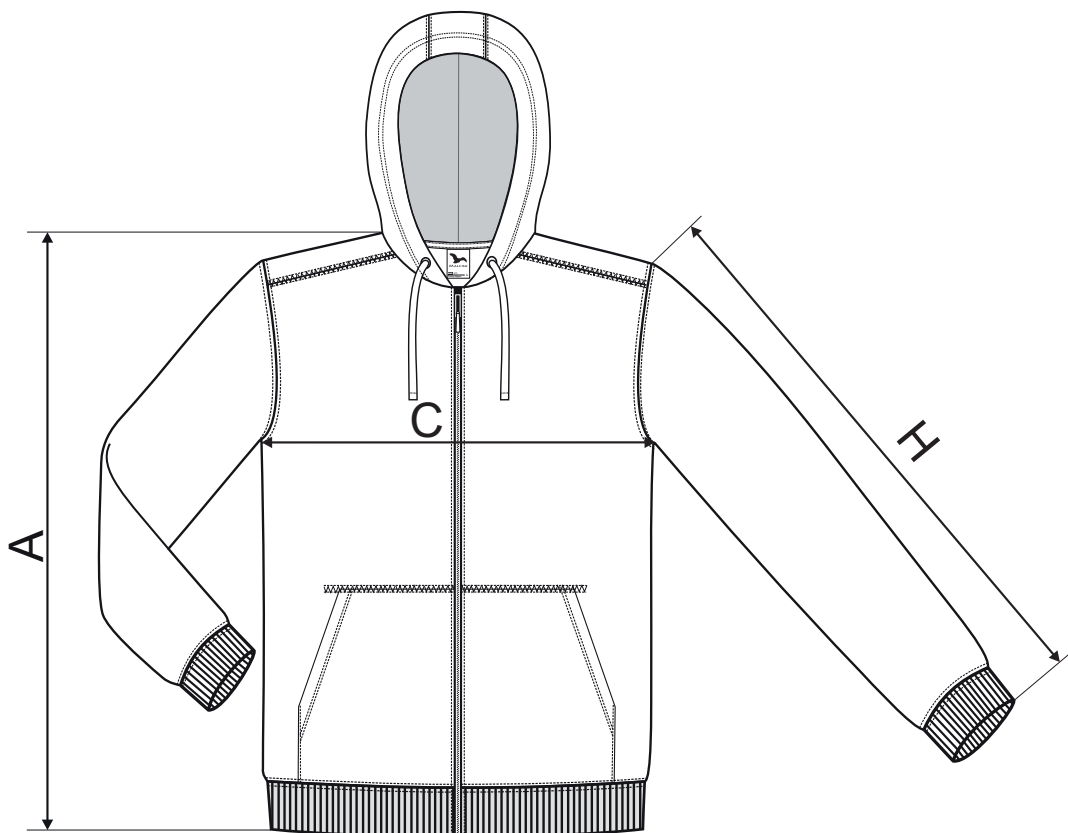

410 Trendy Zipper ♂

SIZE SPECIFICATION [cm]

NEW

size	S	M	L	XL	2XL	3XL
A	72	74	76	78	80	82
C	52	56	60	64	69	75
H	67	68	69	70	71	72

SIZE SPECIFICATION [cm]

ORIGINAL

size	S	M	L	XL	2XL	3XL
A	69	72	74	76	78	80
C	51	55	60	64	68	72
H	62	63	65	67	69	71

All size specifications listed are in cm. Accepted tolerance of up to ± 5%.

STANDARD
100
PG020 153249
OETI

amfori 
Trade with purpose

411 Trendy Zipper ♀

SIZE SPECIFICATION [cm]

size	XS	S	M	L	XL	2XL
A	64	65	67	69	72	75
C	44	48	52	56	61	67
H	61	62	63	64	66	67

All size specifications listed are in cm. Accepted tolerance of up to $\pm 5\%$.

412 Trendy Zipper

SIZE SPECIFICATION [cm]

size	6	8	10	12	[yrs]
A	47	53	59	64	
C	35	39	43	47	
H	45	51	57	62	

All size specifications listed are in cm. Accepted tolerance of up to $\pm 5\%$.