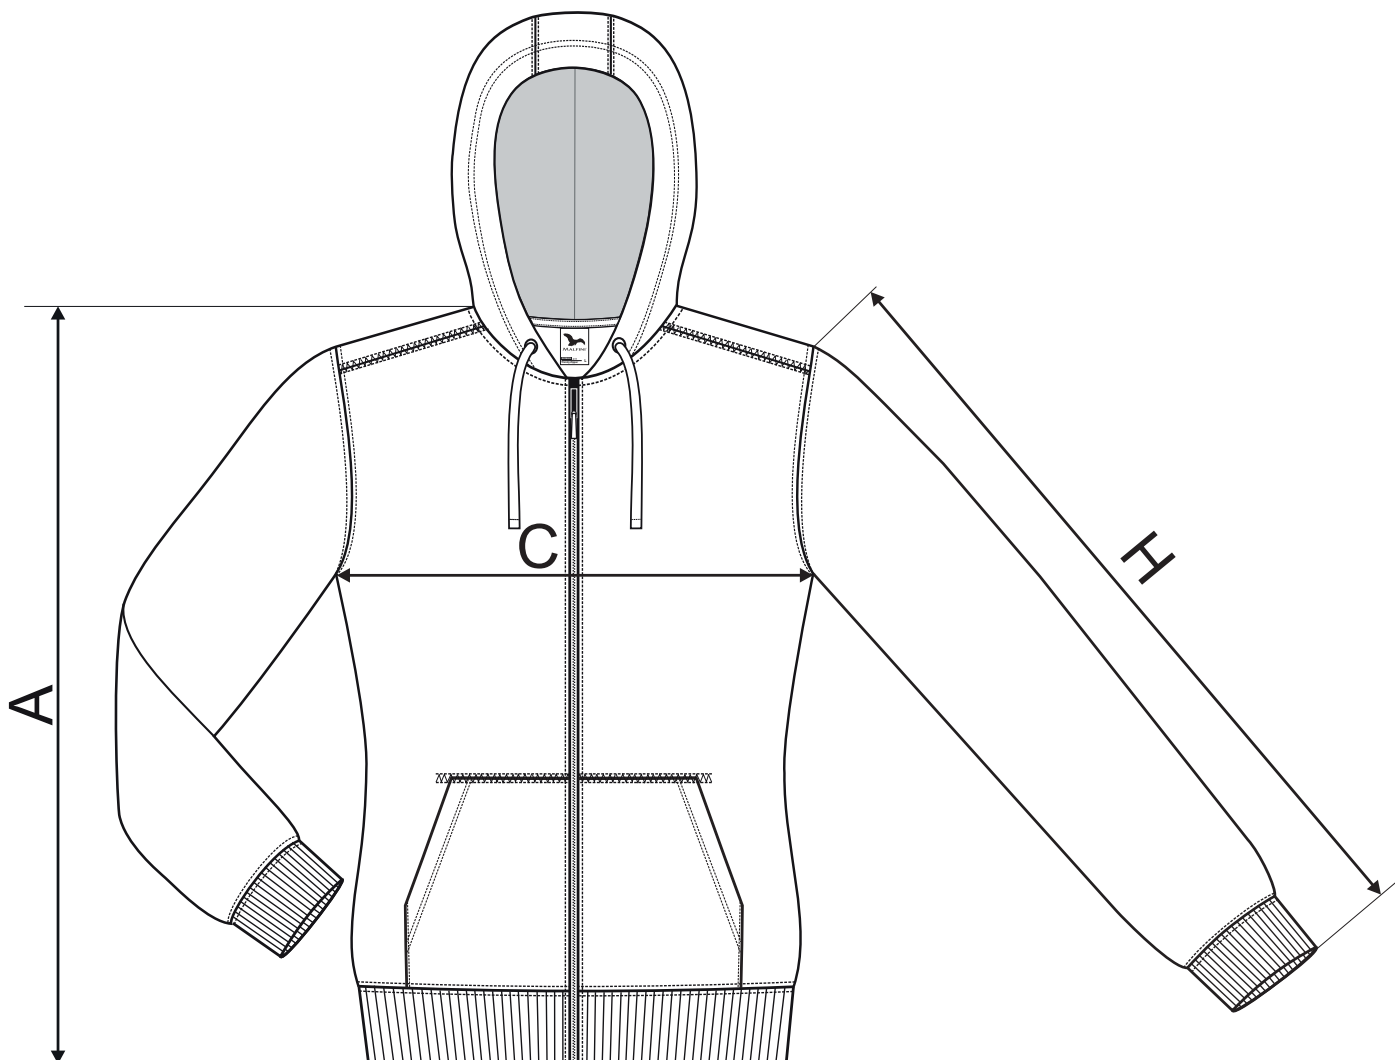

410 Trendy Zipper ♂

SIZE SPECIFICATION [cm]

NEW

size	S	M	L	XL	2XL	3XL
A	72	74	76	78	80	82
C	52	56	60	64	69	75
H	67	68	69	70	71	72

SIZE SPECIFICATION [cm]

ORIGINAL

size	S	M	L	XL	2XL	3XL
A	69	72	74	76	78	80
C	51	55	60	64	68	72
H	62	63	65	67	69	71

All size specifications listed are in cm. Accepted tolerance of up to ± 5%.

STANDARD
100
PG020 153249
OETI

amfori 
Trade with purpose

411 Trendy Zipper ♀

SIZE SPECIFICATION [cm]

size	XS	S	M	L	XL	2XL
A	64	65	67	69	72	75
C	44	48	52	56	61	67
H	61	62	63	64	66	67

All size specifications listed are in cm. Accepted tolerance of up to $\pm 5\%$.

412 Trendy Zipper

SIZE SPECIFICATION [cm]

size	6	8	10	12	[yrs]
A	47	53	59	64	
C	35	39	43	47	
H	45	51	57	62	

All size specifications listed are in cm. Accepted tolerance of up to $\pm 5\%$.