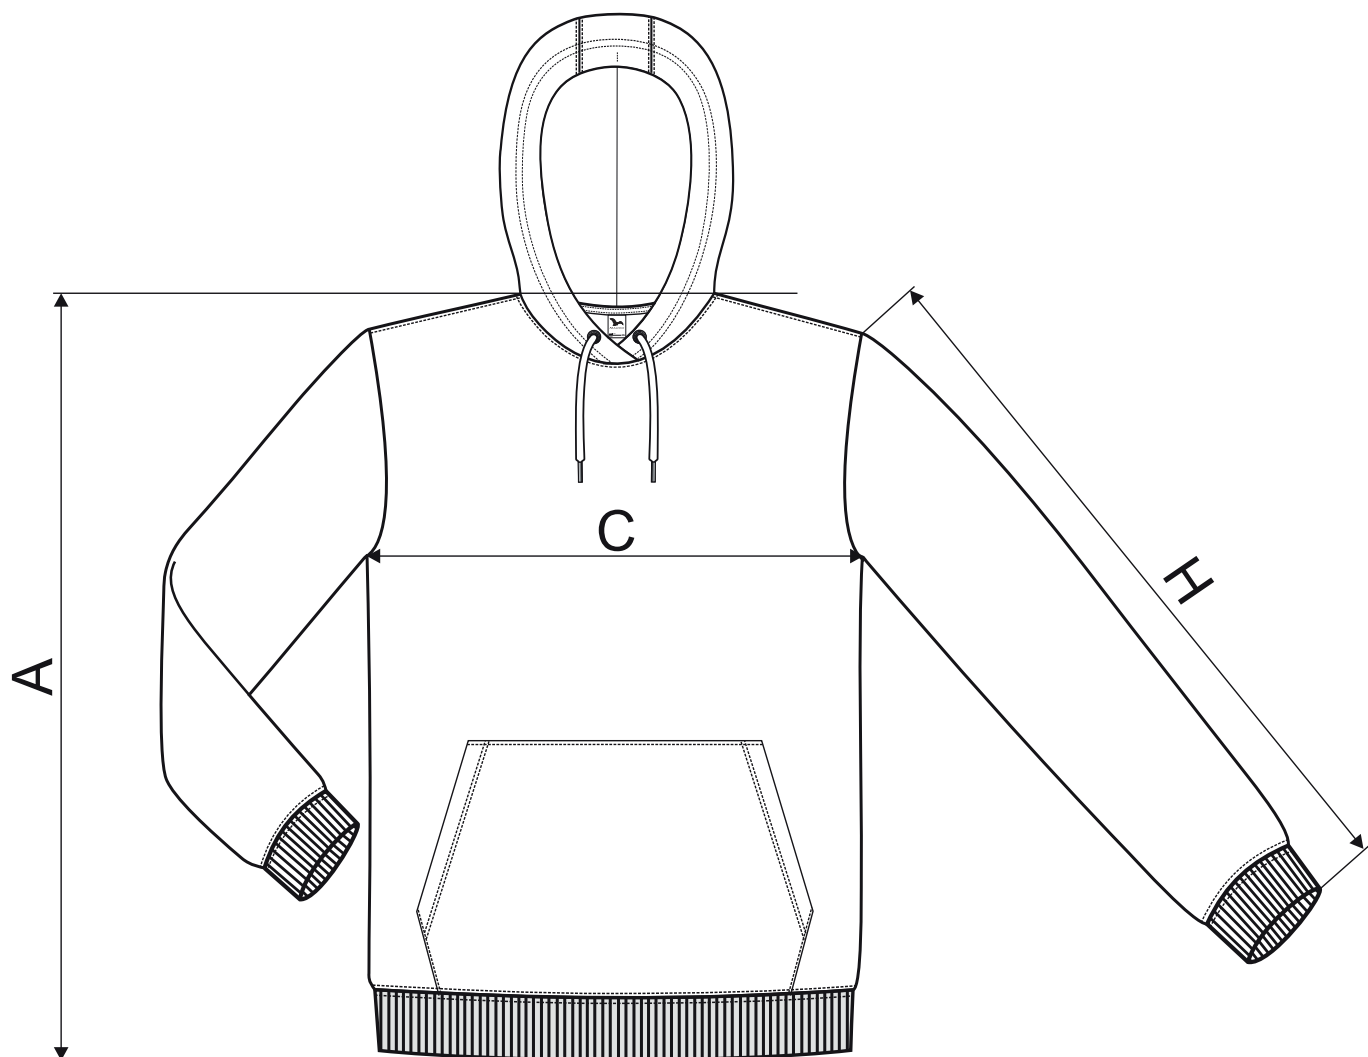

413 Cape ♂

SIZE SPECIFICATION [cm]

size	S	M	L	XL	2XL	3XL	4XL	5XL
A	70	72	74	76	78	80	82	84
C	52	56	60	64	68,5	74,5	80,5	86,5
H	66	67	68	69	70	71,5	73	74,5

All size specifications listed are in cm. Accepted tolerance of up to $\pm 5\%$.

414 Cape ♀

SIZE SPECIFICATION [cm]

size	XS	S	M	L	XL	2XL
A	64	65	67	69	72	75
C	44	48	52	56	61	67
H	61	62	63	64	66	67

All size specifications listed are in cm. Accepted tolerance of up to $\pm 5\%$.